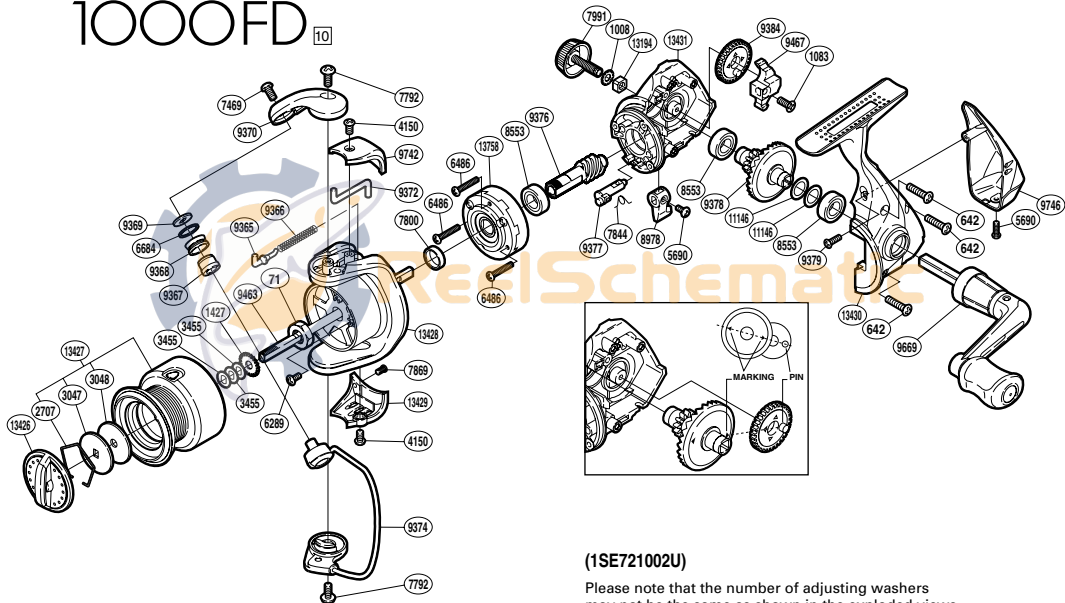

SIENNA

1000FD 10

(1SE721002U)

Please note that the number of adjusting washers may not be the same as shown in the exploded views. (Adjustment will vary with each individual product.)

RD No.	PARTS NAMES	RD No.	PARTS NAMES	RD No.	PARTS NAMES
0071	Rotor Nut	7844	Anti-Reverse Cam Spring	9384	Oscillating Gear
0642	Screw	7869	Screw	9463	Main Shaft
1008	Handle Lock Washer	7991	Handle Screw Cap	9467	Oscillating Slider
1083	Screw	8553	Ball Bearing	9669	Handle Assembly
1427	Spool Support	8978	Anti-Reverse Lever	9742	Bail Spring Cover
2707	Drag Washers Retainer	9365	Bail Spring Guide	9746	Rear Protector
3047	Key Washer	9366	Bail Spring	11146	Washer
3048	Drag Washer	9367	Line Roller Bushing	13194	Handle Screw Lock
3455	Spool Washer	9368	Line Roller	13426	Drag Knob
4150	Screw	9369	Line Roller Washer	13427	Spool Assembly
5690	Screw	9370	Bail Arm	13428	Rotor
6289	Screw	9372	Bail Trip Lever	13429	Bail Hold Support Guard
6486	Screw	9374	Bail Assembly	13430	Side Cover
6684	Line Roller Spacer	9376	Pinion Gear	13431	Body
7469	Screw	9377	Anti-Reverse Cam	13758	Roller Clutch Assembly
7792	Screw	9378	Drive Gear		
7800	Rotor Ring	9379	Screw		